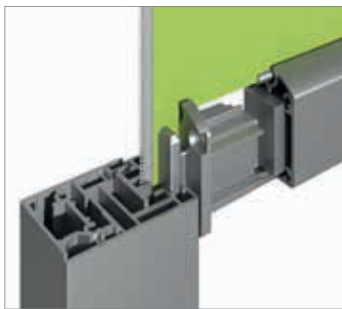

ERHARDT Z

ERHARDT Z

VERTICAL SUN AND VISUAL PROTECTION
WITH ZIP SYSTEM

 **ERHARDT[®]
MARKISEN**

ERHARDT Z

DESIGNED TO BE VERSATILE

For ERHARDT Z series vertical awnings, the fabric is guided in a special rail system by means of a welded-on zipper system. It thus has an attractive, uniform appearance with no annoying light gap between the awning fabric and guide rail. This innovative technology also results in significantly improved wind stability. The ERHARDT Z is designed as a very versatile vertical awning. When combined with an ERHARDT terrace roof, it provides optimum protection from sun, wind and prying eyes, creating a pleasant atmosphere. A large selection of fabric designs is available with the ERHARDT SCREEN collection for the personalisation of your awning.

ERHARDT Z

ONE PRODUCT – MANY OPTIONS

ZIP

For ERHARDT vertical ZIP awnings, the fabric is guided via a welded-on zipper and runs in a special insert in the guide rail. This type of guide provides significantly improved wind stability.

Motor control for added convenience

The ERHARDT Z awnings are equipped with a motor as standard. For increased ease of use, it can be optionally equipped as a remote-controlled drive with a remote control. The ERHARDT PV module, which allows the vertical awning to function completely independently in any installation situation, is new.

Concealed end bar

When retracted, the vertical awning is invisible. For the Z105 and Z125 models, the end bar can be fully retracted into the cassette and no obtrusive profiles can be seen.

CE Made in Germany